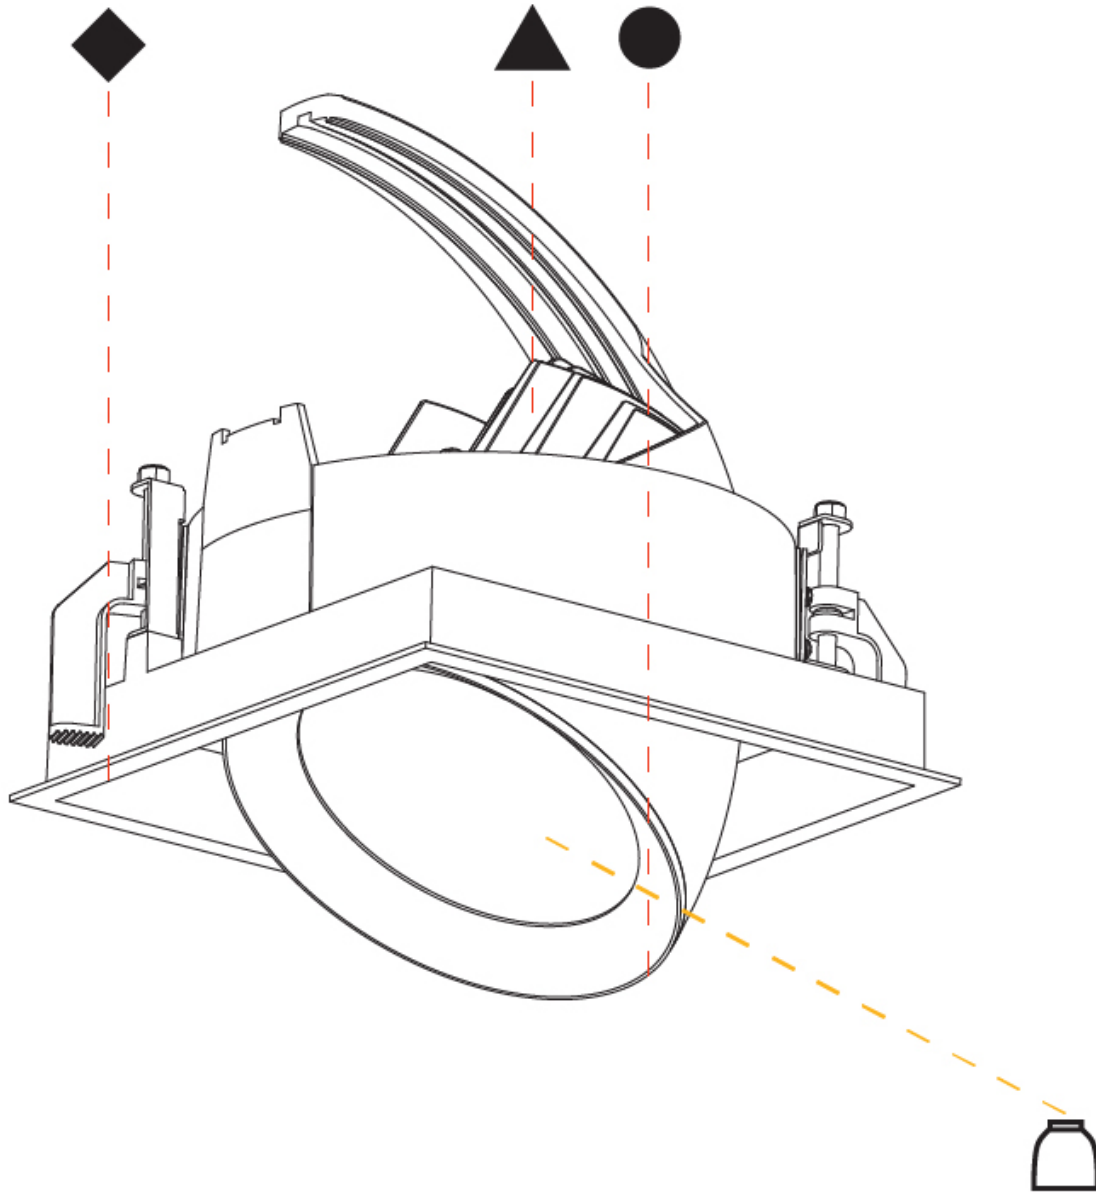

MECHANIQ SQUARE EFFICIENCY SINGLE RECESSED

A35106-

PROJECT	_____
TYPE	_____
SPECIFIER	_____
QUANTITY	_____
DATE	_____

A