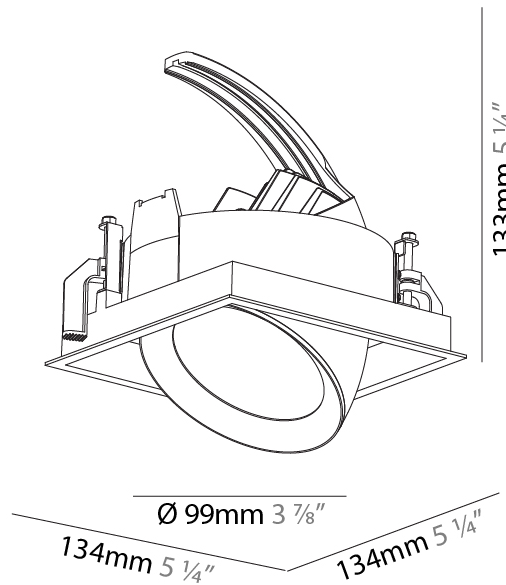

### PHYSICAL

Shape: Square  
 Diameter (mm): 99  
 Diameter (in): 3 7/8  
 Length (mm): 134  
 Length (in): 5 1/4  
 Height (mm): 133  
 Height (in): 5 1/4  
 Ceiling Thickness (mm): 10 / 12.5 / 15  
 Ceiling Thickness (in): 3/8 or 1/2 or 9/16  
 Min. Recessing Depth (mm): 160  
 Min. Recessing Depth (in): 6 5/16  
 Light Distribution: Adjustable / Downlight  
 Weight (kg): .837  
 Weight (lbs): 1.85  
 Fixture Finish: SSR / BKV / CWI / CRY / HAB / UFT / ITA / RUA / FTG / MYG / LOD / PUS / FRO / FUP / KIA / POP / BLS / SPG / MEY / GOH / GUM / CHC / COM / ABZ / JAG / OBR / MOS / ROR  
 Fixture Material: Aluminum Die Cast  
 Cut-out Measurements: 125mm / 4 15/16" x 125mm / 4 15/16"

### PHYSICAL

Shape: Square  
 Diameter (mm): 99  
 Diameter (in): 3 7/8  
 Length (mm): 134  
 Length (in): 5 1/4  
 Height (mm): 133  
 Height (in): 5 1/4  
 Ceiling Thickness (mm): 10 / 12.5 / 15  
 Ceiling Thickness (in): 3/8 or 1/2 or 9/16  
 Min. Recessing Depth (mm): 160  
 Min. Recessing Depth (in): 6 5/16  
 Light Distribution: Adjustable / Downlight  
 Weight (kg): .836  
 Weight (lbs): 1.85  
 Fixture Finish: SSR / BKV / CWI / CRY / HAB / UFT / ITA / RUA / FTG / MYG / LOD / PUS / FRO / FUP / KIA / POP / BLS / SPG / MEY / GOH / GUM / CHC / COM / ABZ / JAG / OBR / MOS / ROR  
 Fixture Material: Aluminum Die Cast  
 Cut-out Measurements: 125mm / 4 15/16" x 125mm / 4 15/16"

### OPTICAL

Reflector: 18 / 26 / 40  
 Adjustability: Rotational 355°; Tilt 45°

### RATINGS AND CERTIFICATIONS

Certified By: Certified for North American Standards  
 IP rating: IP20

	nm x 125mm 3/16" x 4 15/16"	160mm 6 5/16"	10   15 mm 3/8"   9/16"	45°	355°	