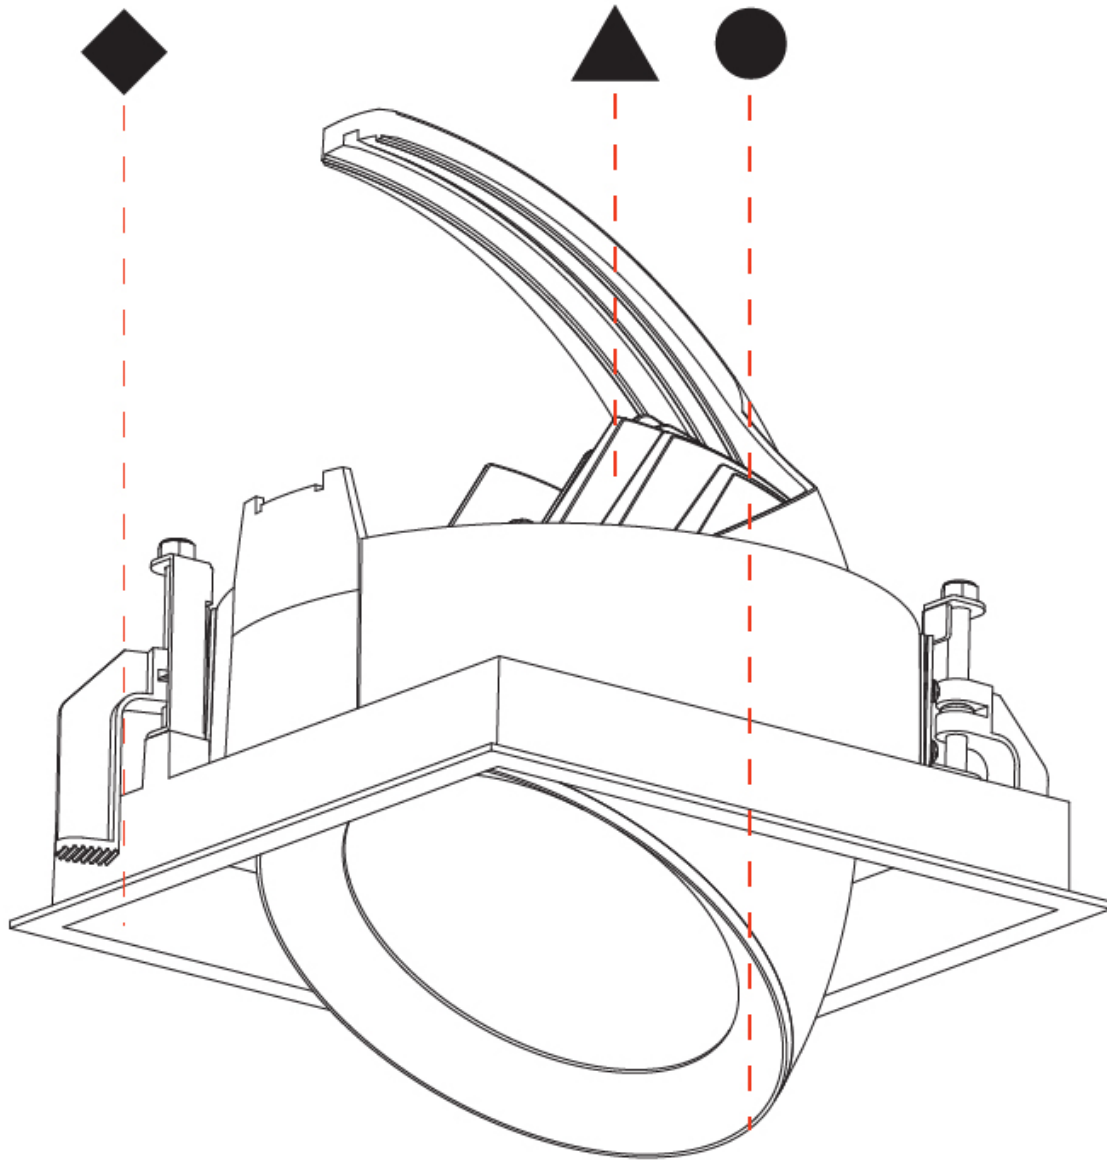

MECHANIQ SQUARE EFFICIENCY SINGLE RECESSED

A35103-

PROJECT	_____
TYPE	_____
SPECIFIER	_____
QUANTITY	_____
DATE	_____

A